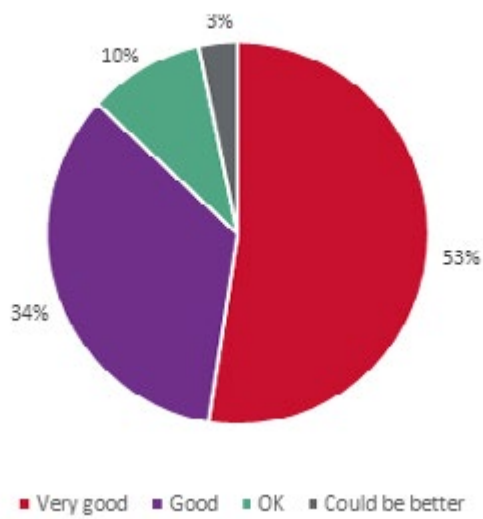

Rate moving in experience