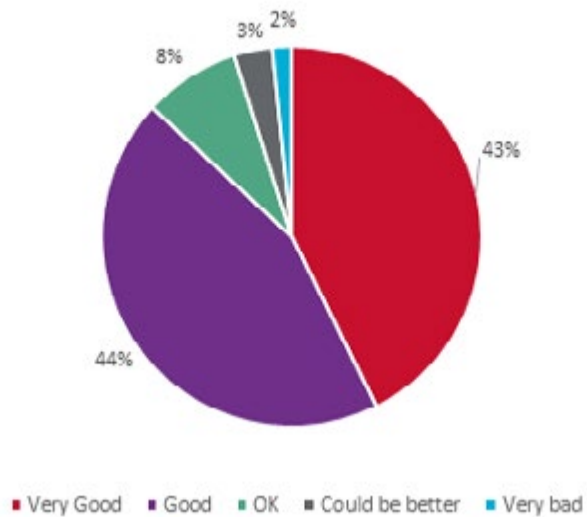

Rate Overall Management of Foundry Courtyard