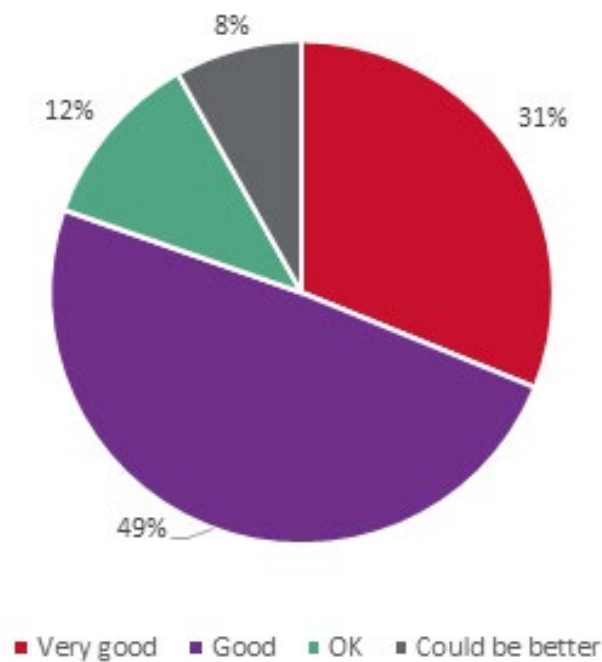

■ Very good ■ Good ■ OK ■ Could be better

Rate moving in experience

Rate Overall Management of Foundry Courtyard

Rate Overall Learning Environment

To find out more about Foundry Courtyard, and to book your room, visit freshstudentliving.co.uk/Foundry-Courtyard