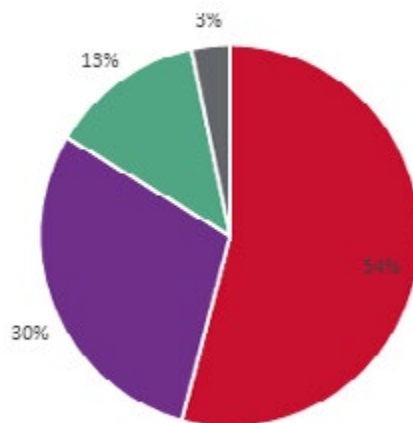

Rate overall application / booking process

■ Very good ■ Good ■ OK ■ Could be better