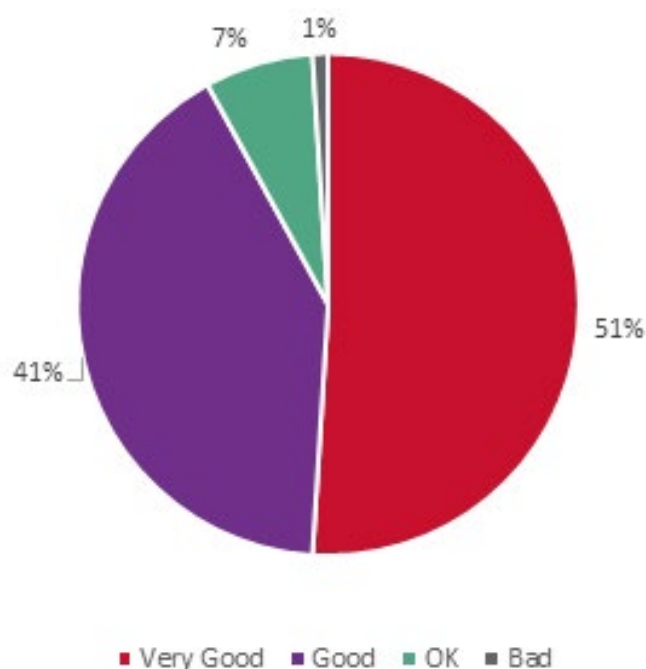

FOUNDRY COURTYARD NSHS 2018 RESULTS

We recently took part in the National Student Housing Survey, and wanted to share our results with you. We were the top rated scheme for Fresh Student Living in Glasgow and our overall satisfaction rating (99%) was much higher than for other private halls (84%) and uni halls in Glasgow (71%). Here are just a few highlights from our fantastic results...

How would you describe Foundry Courtyard?

I am satisfied with my uni experience

■ Strongly agree ■ Tend to agree ■ Neither agree nor disagree ■ Tend to disagree ■ Strongly disagree

Rate overall application / booking process