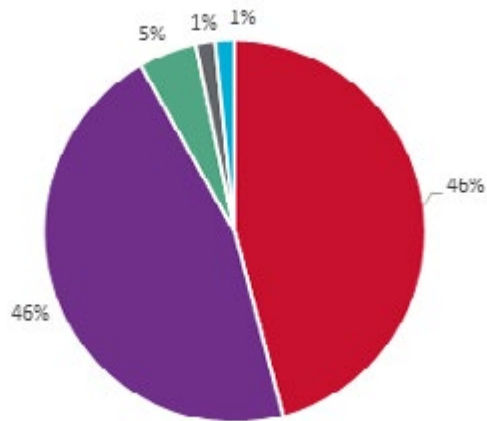

I am satisfied with my uni experience

■ Strongly agree ■ Tend to agree ■ Neither agree nor disagree ■ Tend to disagree ■ Strongly disagree